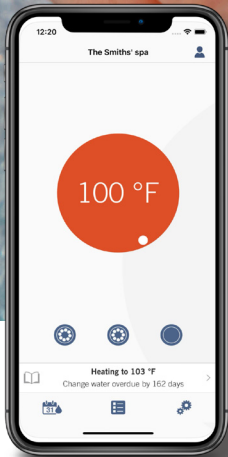

ActivePlus
EP-12
(Bench Option)

Premium
EP-14

Premium
EP-14
(Bench Option)

Core
Swimmer

Pro
EP-15

REVOLUTIONARY *TRUE VARIABLE SPEED*

The **WaVS** true variable speed system offers swimmers a range of swim options by allowing them to adjust the swim resistance at every comfort level. Whether you're a beginner or a seasoned swimmer, this system allows you to customize your own workout routines, ranging from low to high intensity. Dive in and experience the customizable power of the WaVS swim system.