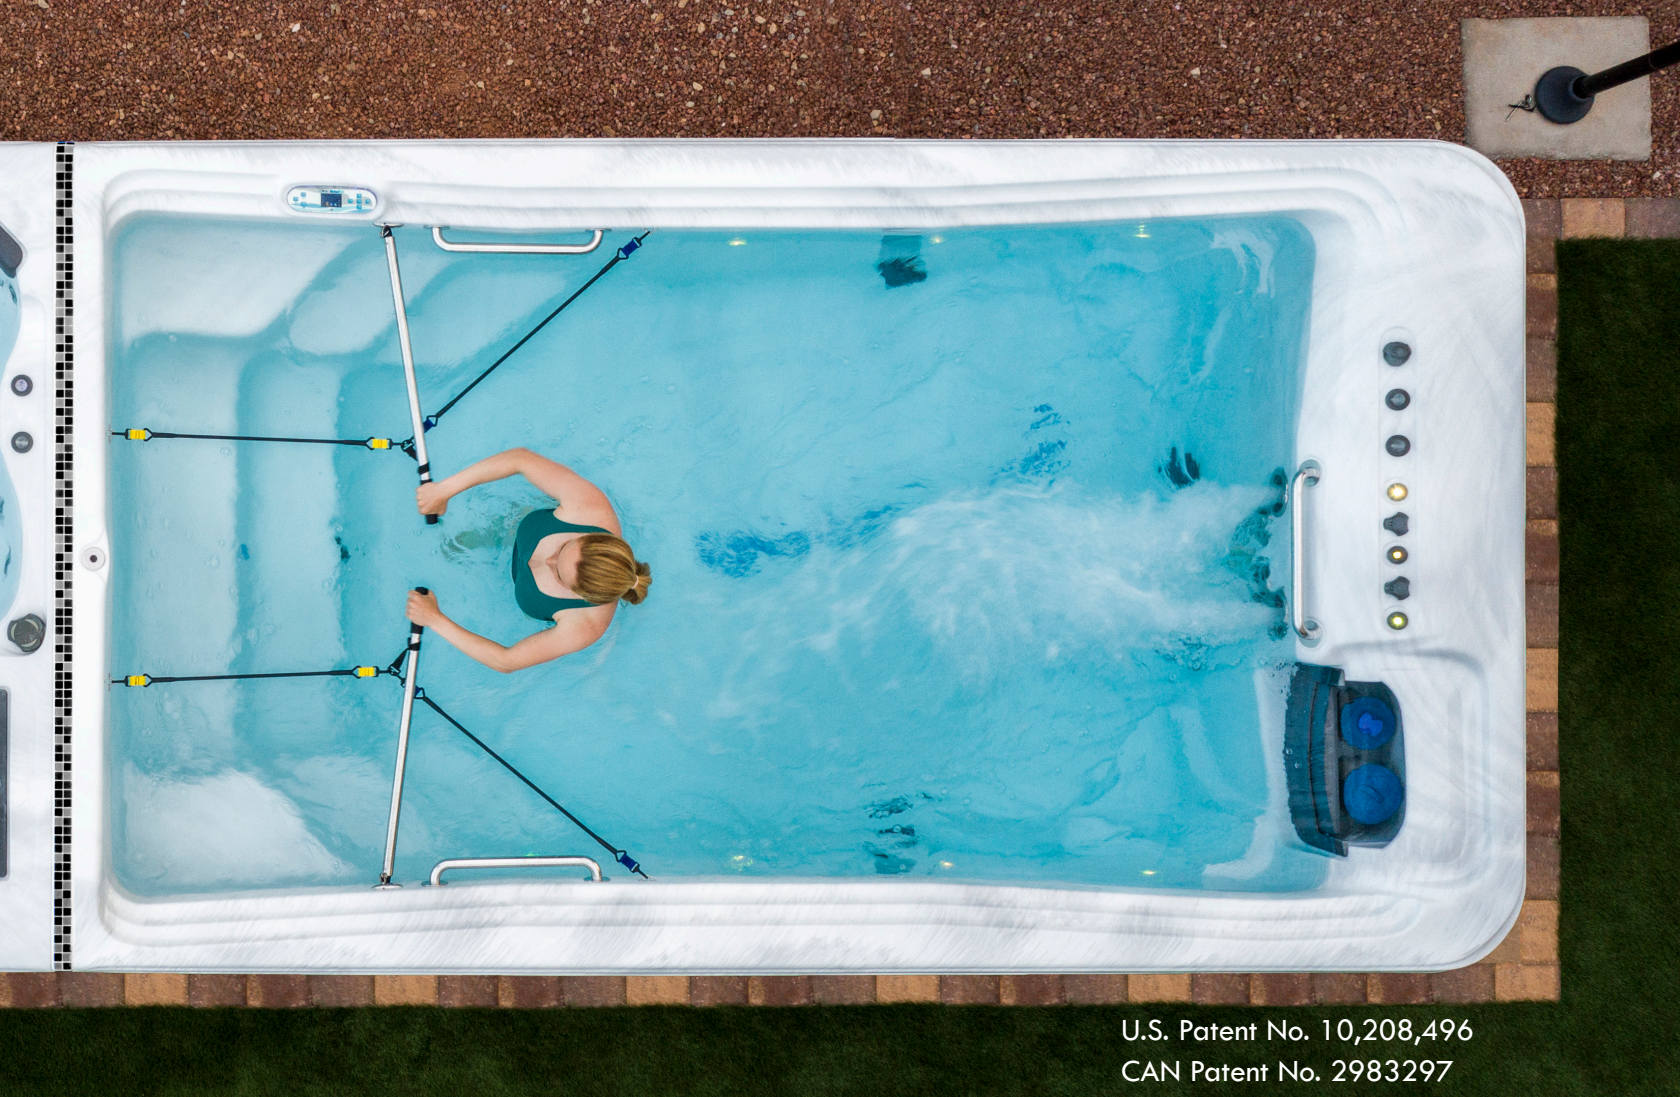

Water Capacity: 430 gal 1628 L Dry Weight: 947 lbs 430 kg

POOL SIDE DIMENSIONS:

159 in. x 91 in. x 54 in. 404 cm x 231 cm x 137 cm

Water Capacity: 1635 gal 6189L Dry Weight: 2089 lbs 948 kg

U.S. Patent No. 10,208,496