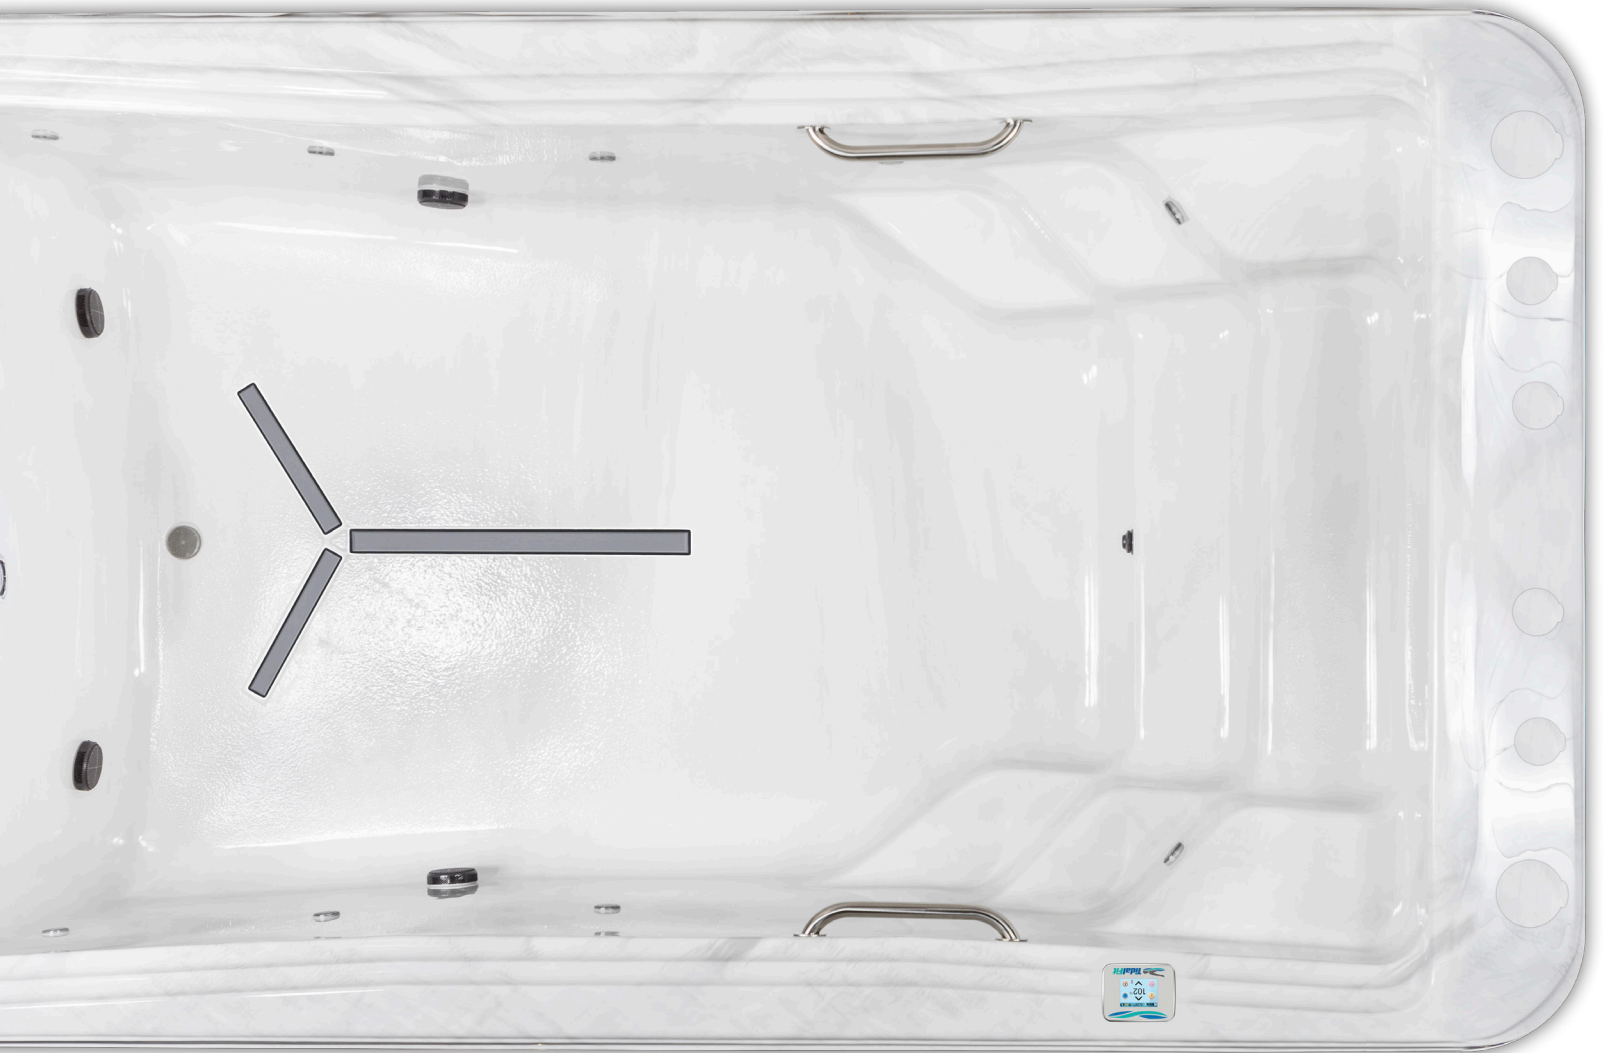

5.5 kW - 60 Hz (3.0 kW - 50 Hz)

• WaVS VARIABLE SPEED SYSTEM

- (4) 6 in. Swim Jets
- (2) 3.0 HP Variable Speed Pumps

• QUAD SWIM JET SYSTEM

- (4) 6 in. Swim Jets
- (2) 3.0 HP 1-Speed Swim Pumps (with Speed Control)