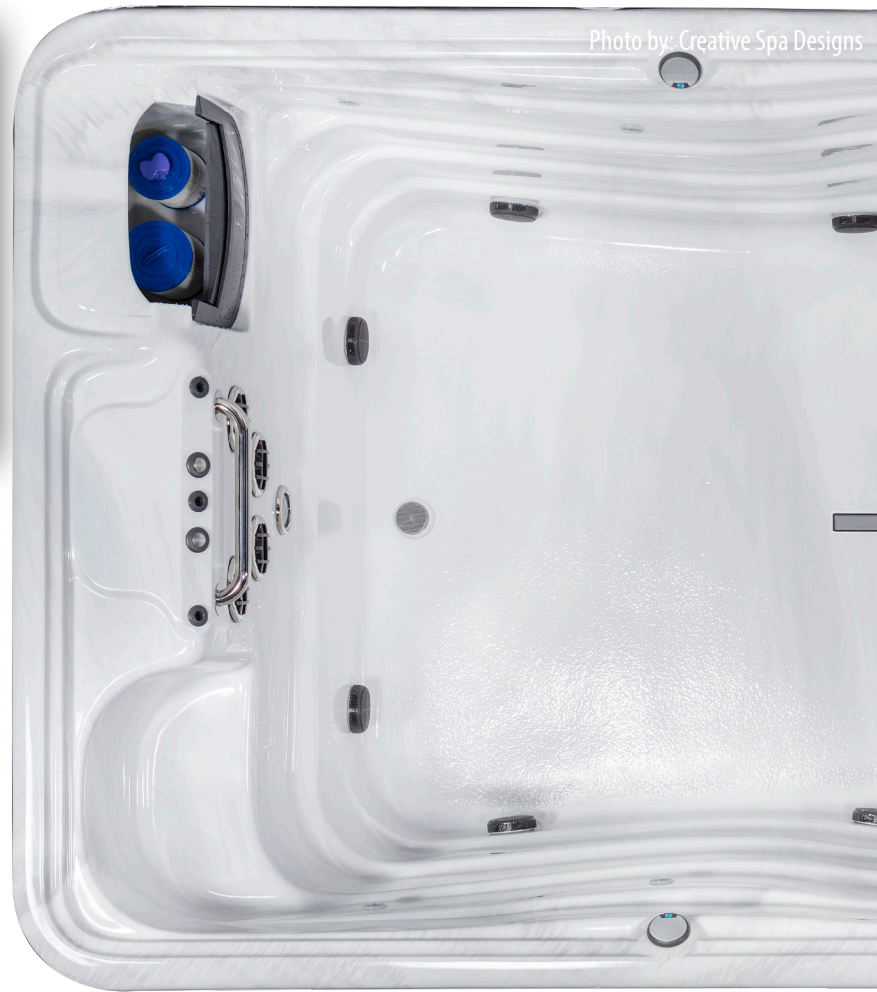

Dry Weight

2400 lbs 1088 kg

Heater

5.5 kW - 60 Hz (3.0 kW - 50 Hz)

• HYDROTHERAPY SYSTEM (optional)

34 Helix Jets, 6.0 BHP (3.0 HP continuous) 1-Spd Pump, BellagioFall Water Feature

• WaVS VARIABLE SPEED SYSTEM