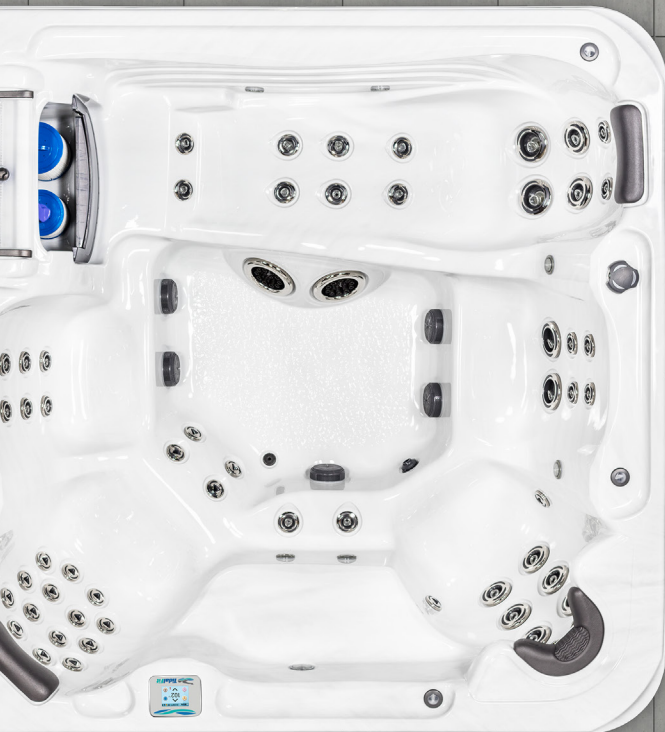

SPA SIDE DIMENSIONS:

91 in. x 91 in. x 54 in. 231 cm x 231 cm x 137 cm

Water Capacity: Dry Weight:
430 gal 1628 L   947 lbs 430 kg

• HYDROTHERAPY SYSTEM:

DT-8 45 (2) 5.0 BHP (2.5 HP continuous) 1-Spd
(1) 3.0 BHP (1.5 HP continuous) 1-Spd

DT-8 61 (1) 3.0 HP 1-Spd
(1) 5.0 BHP (2.5 HP continuous) 1-Spd
(1) 3.0 BHP (1.5 HP continuous) 1-Spd

• WaVS VARIABLE SPEED SYSTEM

- (4) 6 in. Swim Jets
- (2) 3.0 HP Variable Speed Pumps

• QUAD SWIM JET SYSTEM

- (4) 6 in. Swim Jets
- (2) 4.0 HP 1-Spd Swim Pumps (with Speed Control)